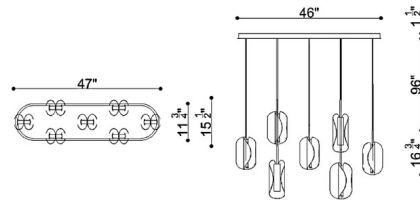

### Specifications

COLOR	N/A
BODY FINISH	Satin Gold
WATTAGE	45.5W
DIMMER	Low Voltage Electronic
DIMENSIONS	47"L x 15.5"W x 16.75"H
INTEGRATED LED MODULE	7 x LED/6.5W/120V LED
COUNTRY OF ORIGIN	China

### Technical Information

PRODUCT DIMENSIONS	Adjustable Cable Lengths: 96"
LAMP LIFE	20000 hours
COLOR RENDERING	90 CRI
LAMP COLOR	3000K
LUMENS/WATT	130.77
LUMINOUS FLUX	850 lumens

Shown in satin gold

CLICK TO VIEW PRODUCT