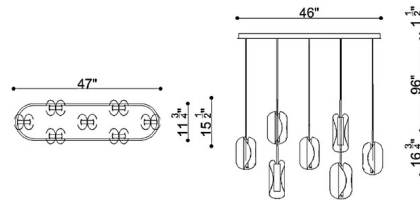

Specifications

COLOR	N/A
BODY FINISH	Satin Gold
WATTAGE	45.5W
DIMMER	Low Voltage Electronic
DIMENSIONS	47"L x 15.5"W x 16.75"H
INTEGRATED LED MODULE	7 x LED/6.5W/120V LED
COUNTRY OF ORIGIN	China

Technical Information

PRODUCT DIMENSIONS	Adjustable Cable Lengths: 96"
LAMP LIFE	20000 hours
COLOR RENDERING	90 CRI
LAMP COLOR	3000K
LUMENS/WATT	130.77
LUMINOUS FLUX	850 lumens

Shown in satin gold

CLICK TO VIEW PRODUCT

Notes: