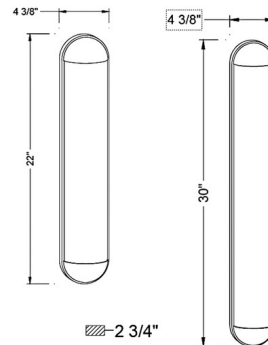

By Lib & Co

Description

The Dolo Wall Sconce brings a nautical elegance to your interior space. The smooth, capped ends hold a clean glass diffuser that casts warm light across your room. May be mounted horizontally or vertically. Note: Built in color temperature adjustability. Switch from 2700K/3000K/3500K/4000K/5000K.

Specifications

COLOR	White
BODY FINISH	Metallic Black
WATTAGE	27W
DIMMER	Low Voltage Electronic
DIMENSIONS	4.375"W x 22"H x 2.75"D
INTEGRATED LED MODULE	1 x LED/27W/120V LED
COUNTRY OF ORIGIN	China

Technical Information

LAMP LIFE	20000 hours
COLOR RENDERING	90 CRI
LAMP COLOR	CCT Select
LUMENS/WATT	54.81
LUMINOUS FLUX	1480 lumens

Shown in metallic black / white

CLICK TO VIEW PRODUCT

Notes: