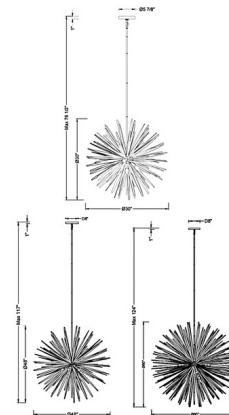

Specifications

COLOR	N/A
BODY FINISH	Metallic Black
WATTAGE	420W
DIMMER	Standard 120V
DIMENSIONS	30"W x 30"H
BULB NOT INCLUDED	7 x B10/Candelabra (E12)/60W/120V Incandescent
OTHER BULB OPTIONS	7 x B10/Candelabra (E12)/120V LED
COUNTRY OF ORIGIN	China

Technical Information

PRODUCT DIMENSIONS Downrods: One 3", One 6", One 12", One 18, Two 24" Included

Shown in metallic black

CLICK TO VIEW PRODUCT

Notes: