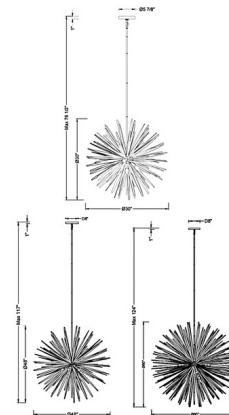

Specifications

COLOR N/A
BODY FINISH Metallic Black
WATTAGE 420W
DIMMER Standard 120V
DIMENSIONS 30"W x 30"H
BULB NOT INCLUDED 7 x B10/Candelabra (E12)/60W/120V Incandescent
OTHER BULB OPTIONS 7 x B10/Candelabra (E12)/120V LED
COUNTRY OF ORIGIN China

Technical Information

PRODUCT DIMENSIONS Downrods: One 3", One 6", One 12", One 18, Two 24" Included

Shown in metallic black

CLICK TO VIEW PRODUCT

Notes: