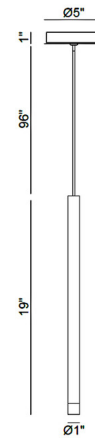

Specifications

COLOR Frosted
BODY FINISH Matte Black
WATTAGE 4W
DIMMER Low Voltage Electronic
DIMENSIONS 5"W x 19"H
INTEGRATED LED MODULE 1 x LED/4W/120V LED
COUNTRY OF ORIGIN China

Technical Information

PRODUCT DIMENSIONS Adjustable Cable Length: 96"
LAMP LIFE 20000 hours
COLOR RENDERING 90 CRI
LAMP COLOR 3000K
LUMENS/WATT 12.50
LUMINOUS FLUX 50 lumens

Shown in matte black / frosted

CLICK TO VIEW PRODUCT