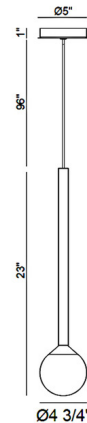

### Specifications

COLOR	Clear
BODY FINISH	Plated Brushed Gold
WATTAGE	4W
DIMMER	Low Voltage Electronic
DIMENSIONS	4.75"W x 23"H
INTEGRATED LED MODULE	1 x LED/4W/120V LED
COUNTRY OF ORIGIN	China

### Technical Information

PRODUCT DIMENSIONS	Adjustable Cable Length: 96"
LAMP LIFE	20000 hours
COLOR RENDERING	.90 CRI
LAMP COLOR	.3000K
LUMENS/WATT	15.00
LUMINOUS FLUX	.60 lumens

Shown in plated brushed gold / clear