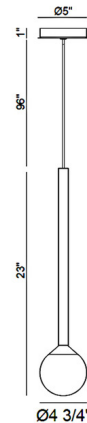

Lightology

lightology.com
866-954-4489
04-25-26

Project: _____

Company: _____

Location: _____ Fixture Type: _____

SPEC #: **LIB1264863**

Approved On: _____ Approved By: _____

Positano Pendant

Specifications

COLOR	Clear
BODY FINISH	Plated Brushed Gold
WATTAGE	4W
DIMMER	Low Voltage Electronic
DIMENSIONS	4.75"W x 23"H
INTEGRATED LED MODULE	1 x LED/4W/120V LED
COUNTRY OF ORIGIN	China

Technical Information

PRODUCT DIMENSIONS	Adjustable Cable Length: 96"
LAMP LIFE	20000 hours
COLOR RENDERING	.90 CRI
LAMP COLOR	.3000K
LUMENS/WATT	15.00
LUMINOUS FLUX	.60 lumens

Shown in plated brushed gold / clear

CLICK TO VIEW PRODUCT