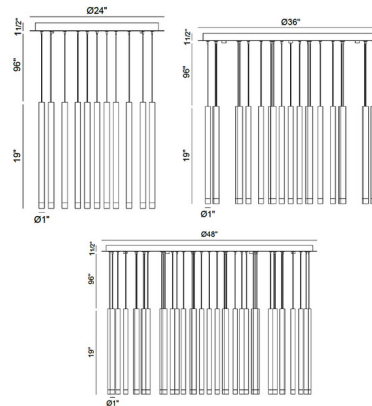

Specifications

COLOR Frosted
BODY FINISH Plated Brushed Gold
WATTAGE 29.7W
DIMMER Low Voltage Electronic
DIMENSIONS 24"W x 19"H
INTEGRATED LED MODULE 11 x LED/2.7W/120V LED
COUNTRY OF ORIGIN China

Technical Information

PRODUCT DIMENSIONS Adjustable Cable Lengths: 96"
LAMP LIFE 20000 hours
COLOR RENDERING 90 CRI
LAMP COLOR 3000K
LUMENS/WATT 188.89
LUMINOUS FLUX 510 lumens

Shown in plated brushed gold / frosted

CLICK TO VIEW PRODUCT