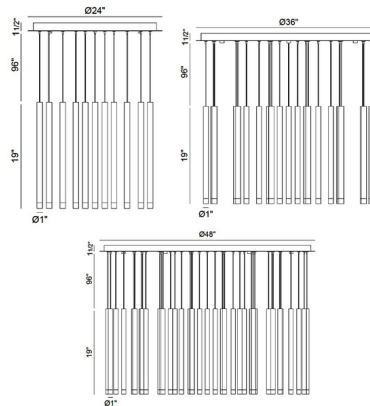

Specifications

COLOR Frosted
BODY FINISH Plated Brushed Gold
WATTAGE 29.7W
DIMMER Low Voltage Electronic
DIMENSIONS 24"W x 19"H
INTEGRATED LED MODULE 11 x LED/2.7W/120V LED
COUNTRY OF ORIGIN China

Technical Information

PRODUCT DIMENSIONS Adjustable Cable Lengths: 96"
LAMP LIFE 20000 hours
COLOR RENDERING 90 CRI
LAMP COLOR 3000K
LUMENS/WATT 188.89
LUMINOUS FLUX 510 lumens

Shown in plated brushed gold / frosted

CLICK TO VIEW PRODUCT