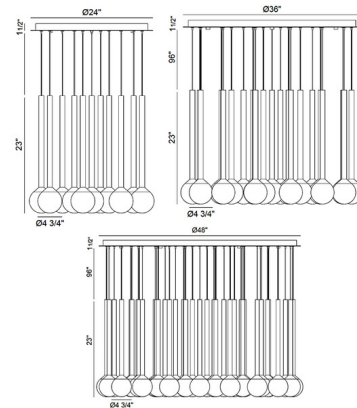

CLICK TO VIEW PRODUCT

Notes: