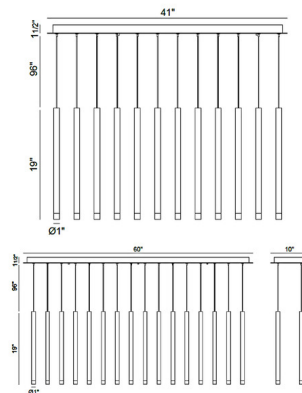

Specifications

COLOR Frosted
BODY FINISH Matte Black / Plated Brushed Gold
WATTAGE 32.4W
DIMMER Low Voltage Electronic
DIMENSIONS 41"L x 10"W x 19"H
INTEGRATED LED MODULE 12 x LED/2.7W/120V LED
COUNTRY OF ORIGIN China

Technical Information

PRODUCT DIMENSIONS Adjustable Cable Lengths: 96"
LAMP LIFE 20000 hours
COLOR RENDERING 90 CRI
LAMP COLOR 3000K
LUMENS/WATT 214.81
LUMINOUS FLUX 580 lumens

Shown in matte black / plated brushed gold / frosted