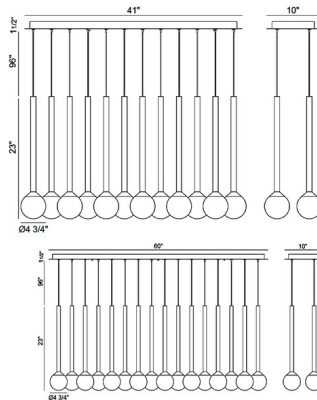

Specifications

COLOR Clear
BODY FINISH Matte Black
WATTAGE 33.6W
DIMMER Low Voltage Electronic
DIMENSIONS 41"L x 10"W x 23"H
INTEGRATED LED MODULE 12 x LED/2.8W/120V LED
COUNTRY OF ORIGIN China

Technical Information

PRODUCT DIMENSIONS Adjustable Cable Lengths: 96"
LAMP LIFE 20000 hours
COLOR RENDERING 90 CRI
LAMP COLOR 3000K
LUMENS/WATT 271.43
LUMINOUS FLUX 760 lumens

Shown in matte black / clear

CLICK TO VIEW PRODUCT