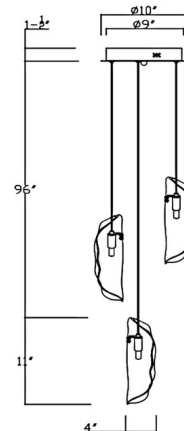

Shown in chrome / smoke

CLICK TO VIEW PRODUCT

Notes: