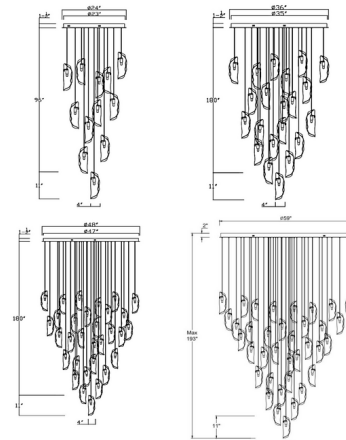

Specifications

COLOR Clear
 BODY FINISH Chrome
 WATTAGE 36W
 DIMMER Standard 120V
 DIMENSIONS 24"W x 11"H
 BULB INCLUDED 12 x LED/G4 (bipin)/3W/120V LED
 COUNTRY OF ORIGIN China

Technical Information

PRODUCT DIMENSIONS Adjustable Cable Lengths: 96"
 LAMP LIFE 10000 hours
 COLOR RENDERING 90 CRI
 LAMP COLOR 3000K
 LUMENS/WATT 1,150.00
 LUMINOUS FLUX 3450 lumens

Shown in chrome / clear

CLICK TO VIEW PRODUCT

Notes: