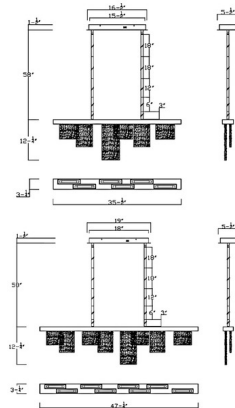

Shown in brushed black / clear