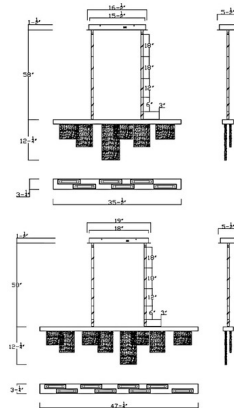

Specifications

COLOR Clear
BODY FINISH Brushed Black
WATTAGE 36W
DIMMER Low Voltage Electronic
DIMENSIONS 35.5"L x 3.5"W x 12.25"H
INTEGRATED LED MODULE 1 x LED/36W/120V LED
COUNTRY OF ORIGIN China

Technical Information

PRODUCT DIMENSIONS Downrods: Two 3", Two 6", Two 12", Four 18" Included
LAMP LIFE 20000 hours
COLOR RENDERING 90 CRI
LAMP COLOR 3000K
LUMENS/WATT 37.50
LUMINOUS FLUX 1350 lumens

Shown in brushed black / clear