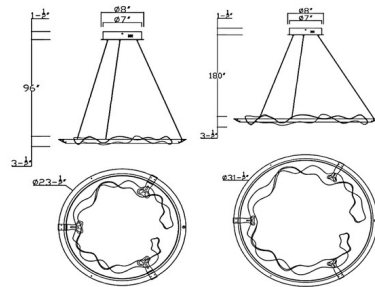

Shown in metallic brushed grey / cognac

Specifications

COLOR	Cognac
BODY FINISH	Metallic Brushed Grey
WATTAGE	38W
DIMMER	Low Voltage Electronic
DIMENSIONS	23.5"W x 3.5"H
INTEGRATED LED MODULE	1 x LED/38W/120V LED
COUNTRY OF ORIGIN	China

Technical Information

PRODUCT DIMENSIONS	Adjustable Cable Lengths: 96"
LAMP LIFE	20000 hours
COLOR RENDERING	90 CRI
LAMP COLOR	3500K
LUMENS/WATT	36.84
LUMINOUS FLUX	1400 lumens

CLICK TO VIEW PRODUCT

Notes: