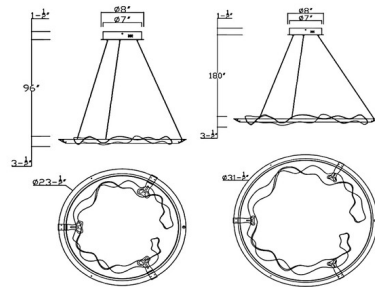

Specifications

COLOR Cognac
BODY FINISH Metallic Brushed Grey
WATTAGE 38W
DIMMER Low Voltage Electronic
DIMENSIONS 23.5"W x 3.5"H
INTEGRATED LED MODULE 1 x LED/38W/120V LED
COUNTRY OF ORIGIN China

Technical Information

PRODUCT DIMENSIONS Adjustable Cable Lengths: 96"
LAMP LIFE 20000 hours
COLOR RENDERING 90 CRI
LAMP COLOR 3500K
LUMENS/WATT 36.84
LUMINOUS FLUX 1400 lumens

Shown in metallic brushed grey / cognac

CLICK TO VIEW PRODUCT