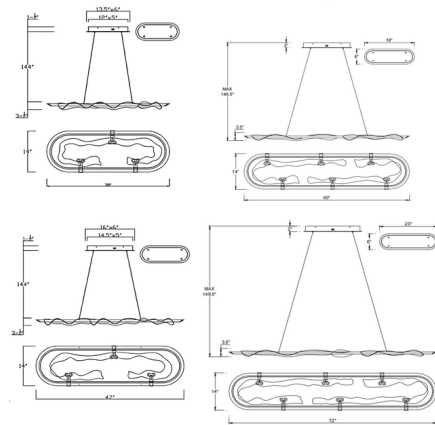

Specifications

COLOR Cognac
 BODY FINISH Metallic Brushed Grey
 WATTAGE 45W
 DIMMER Low Voltage Electronic
 DIMENSIONS 38"L x 14"W x 3.5"H
 INTEGRATED LED MODULE 1 x LED/45W/120V LED
 COUNTRY OF ORIGIN China

Technical Information

PRODUCT DIMENSIONS Adjustable Cable Lengths: 144"
 LAMP LIFE 20000 hours
 COLOR RENDERING 90 CRI
 LAMP COLOR 3500K
 LUMENS/WATT 36.22
 LUMINOUS FLUX 1630 lumens

Shown in metallic brushed grey / cognac