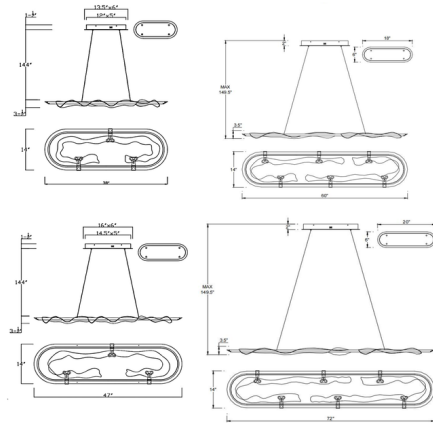

Specifications

COLOR Cognac
 BODY FINISH Metallic Brushed Grey
 WATTAGE 45W
 DIMMER Low Voltage Electronic
 DIMENSIONS 38"L x 14"W x 3.5"H
 INTEGRATED LED MODULE 1 x LED/45W/120V LED
 COUNTRY OF ORIGIN China

Technical Information

PRODUCT DIMENSIONS Adjustable Cable Lengths: 144"
 LAMP LIFE 20000 hours
 COLOR RENDERING 90 CRI
 LAMP COLOR 3500K
 LUMENS/WATT 36.22
 LUMINOUS FLUX 1630 lumens

Shown in metallic brushed grey / cognac