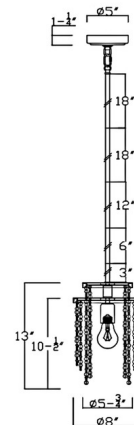

COLOR	Cream
BODY FINISH	Antique Brass
WATTAGE	60W
DIMMER	Standard 120V
DIMENSIONS	8"W x 13"H
BULB NOT INCLUDED	1 x A19/Medium (E26)/60W/120V Incandescent
OTHER BULB OPTIONS	1 x A19/Medium (E26)/120V LED
COUNTRY OF ORIGIN	China

Technical Information

PRODUCT DIMENSIONS . . . Downrods: One 3", One 6", One 12", Two 18" Included

Shown in antique brass / cream

CLICK TO VIEW PRODUCT

Notes: