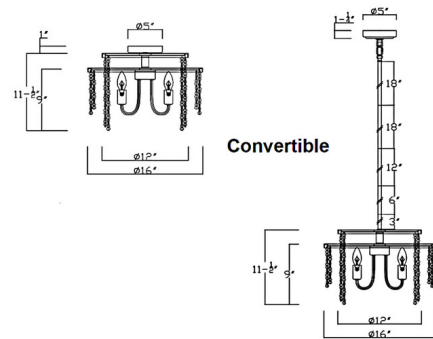

By Lib & Co

Description

The Molfetta Ceiling Flush Light / Pendant brings a beautiful work of art to your interior space. Hand crafted wood beads drape from the smooth frame, casting peeks of warm shadows across your room. Note: May be used as a Flush Light or Pendant with the included downrods.

Shown in antique brass / cream

Specifications

COLOR Cream
BODY FINISH Antique Brass
WATTAGE 180W
DIMMER Standard 120V
DIMENSIONS 16"W x 11.5"H
BULB NOT INCLUDED 3 x B10/Candelabra (E12)/60W/120V Incandescent
OTHER BULB OPTIONS 3 x B10/Candelabra (E12)/120V LED
COUNTRY OF ORIGIN China

Technical Information

PRODUCT DIMENSIONS Downrods: One 3", One 6", One 12", Two 18" Included

CLICK TO VIEW PRODUCT

Notes: