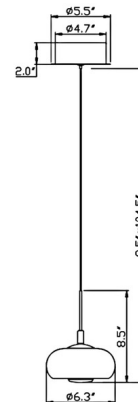

Specifications

COLOR	Opal White
BODY FINISH	Matte Black
WATTAGE	7.5W
DIMMER	Low Voltage Electronic
DIMENSIONS	6.25"W x 8.5"H
INTEGRATED LED MODULE	1 x LED/7.5W/120V LED
COUNTRY OF ORIGIN	China

Technical Information

PRODUCT DIMENSIONS	Adjustable Cable Length: 96"
LAMP LIFE	20000 hours
COLOR RENDERING	80 CRI
LAMP COLOR	3000K
LUMENS/WATT	66.67
LUMINOUS FLUX	500 lumens

Shown in matte black / opal white

CLICK TO VIEW PRODUCT