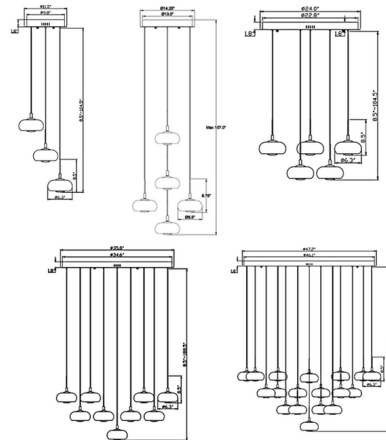

Specifications

COLOR	Opal White
BODY FINISH	Matte Black
WATTAGE	22.5W
DIMMER	Low Voltage Electronic
DIMENSIONS	11"W x 8.5"H
INTEGRATED LED MODULE	3 x LED/7.5W/120V LED
COUNTRY OF ORIGIN	China

Technical Information

PRODUCT DIMENSIONS	Adjustable Cable Lengths: 144"
LAMP LIFE	20000 hours
COLOR RENDERING	80 CRI
LAMP COLOR	3000K
LUMENS/WATT	200.00
LUMINOUS FLUX	1500 lumens

Shown in matte black / opal white

CLICK TO VIEW PRODUCT