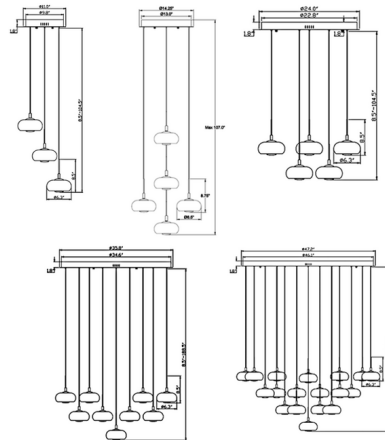

Specifications

COLOR	Opal White
BODY FINISH	Matte Black
WATTAGE	22.5W
DIMMER	Low Voltage Electronic
DIMENSIONS	11"W x 8.5"H
INTEGRATED LED MODULE	3 x LED/7.5W/120V LED
COUNTRY OF ORIGIN	China

Technical Information

PRODUCT DIMENSIONS	Adjustable Cable Lengths: 144"
LAMP LIFE	20000 hours
COLOR RENDERING	80 CRI
LAMP COLOR	3000K
LUMENS/WATT	200.00
LUMINOUS FLUX	1500 lumens

Shown in matte black / opal white

CLICK TO VIEW PRODUCT