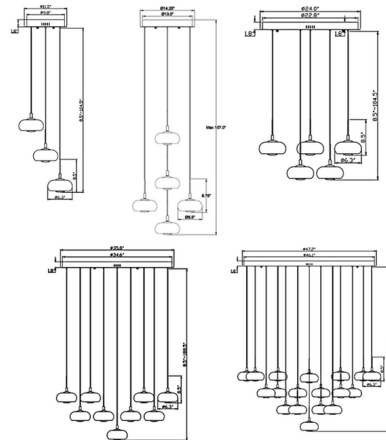

### Specifications

COLOR	Opal White
BODY FINISH	Matte Black
WATTAGE	22.5W
DIMMER	Low Voltage Electronic
DIMENSIONS	11"W x 8.5"H
INTEGRATED LED MODULE	3 x LED/7.5W/120V LED
COUNTRY OF ORIGIN	China

### Technical Information

PRODUCT DIMENSIONS	Adjustable Cable Lengths: 144"
LAMP LIFE	20000 hours
COLOR RENDERING	80 CRI
LAMP COLOR	3000K
LUMENS/WATT	200.00
LUMINOUS FLUX	1500 lumens

Shown in matte black / opal white

CLICK TO VIEW PRODUCT

Notes: