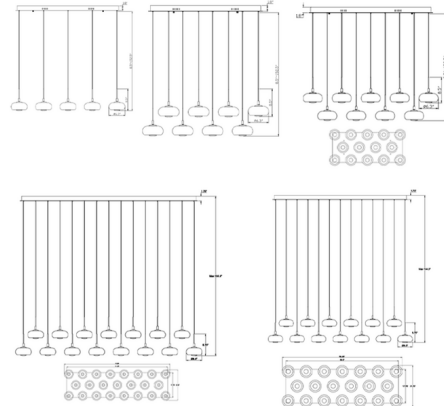

Specifications

COLOR Opal White
BODY FINISH Matte Black
WATTAGE 60W
DIMMER Low Voltage Electronic
DIMENSIONS 35.9"L x 9"W x 8.5"H
INTEGRATED LED MODULE 8 x LED/7.5W/120V LED
COUNTRY OF ORIGIN China

Technical Information

PRODUCT DIMENSIONS Adjustable Cable Lengths: 144"
LAMP LIFE 20000 hours
COLOR RENDERING 80 CRI
LAMP COLOR 3000K
LUMENS/WATT 520.00
LUMINOUS FLUX 3900 lumens

Shown in matte black / opal white

CLICK TO VIEW PRODUCT