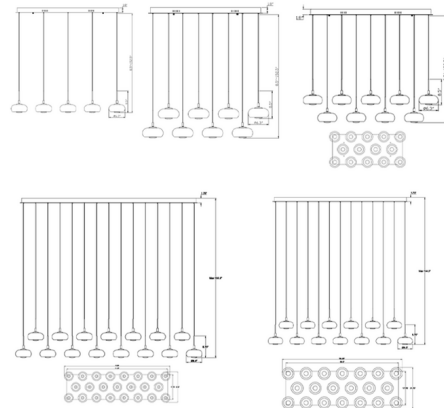

Specifications

COLOR Opal White
 BODY FINISH Matte Black
 WATTAGE 60W
 DIMMER Low Voltage Electronic
 DIMENSIONS 35.9"L x 9"W x 8.5"H
 INTEGRATED LED MODULE 8 x LED/7.5W/120V LED
 COUNTRY OF ORIGIN China

Technical Information

PRODUCT DIMENSIONS Adjustable Cable Lengths: 144"
 LAMP LIFE 20000 hours
 COLOR RENDERING 80 CRI
 LAMP COLOR 3000K
 LUMENS/WATT 520.00
 LUMINOUS FLUX 3900 lumens

Shown in matte black / opal white