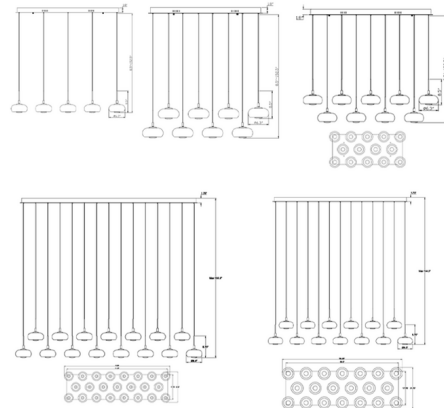

Specifications

COLOR Opal White
 BODY FINISH Matte Black
 WATTAGE 37.5W
 DIMMER Low Voltage Electronic
 DIMENSIONS 41.25"L x 6.3"W x 8.5"H
 INTEGRATED LED MODULE 5 x LED/7.5W/120V LED
 COUNTRY OF ORIGIN China

Technical Information

PRODUCT DIMENSIONS Adjustable Cable Lengths: 144"
 LAMP LIFE 20000 hours
 COLOR RENDERING 80 CRI
 LAMP COLOR 3000K
 LUMENS/WATT 320.00
 LUMINOUS FLUX 2400 lumens

Shown in matte black / opal white