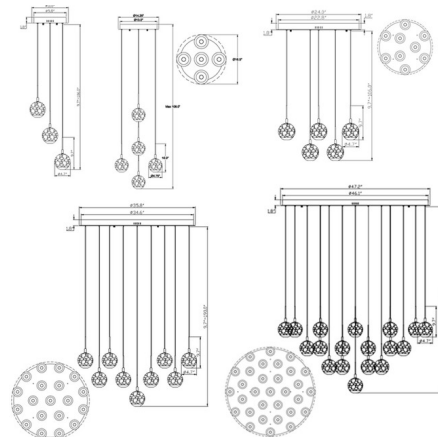

CLICK TO VIEW PRODUCT

Notes: