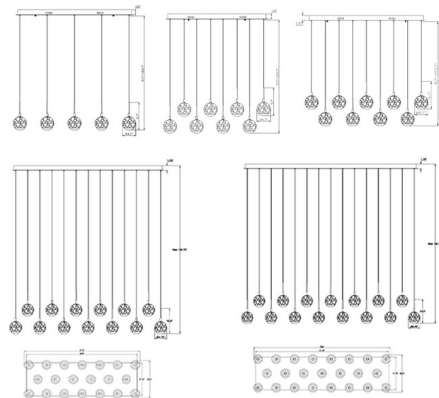

Specifications

COLOR Alabaster
BODY FINISH Matte Black
WATTAGE 82.4W
DIMMER Low Voltage Electronic
DIMENSIONS 35.5"L x 9"W x 9.7"H
INTEGRATED LED MODULE 8 x LED/10.3W/120V LED
COUNTRY OF ORIGIN China

Technical Information

PRODUCT DIMENSIONS Adjustable Cable Lengths: 96"
LAMP LIFE 20000 hours
COLOR RENDERING 80 CRI
LAMP COLOR 3000K
LUMENS/WATT 315.53
LUMINOUS FLUX 3250 lumens

Shown in matte black / alabaster

CLICK TO VIEW PRODUCT