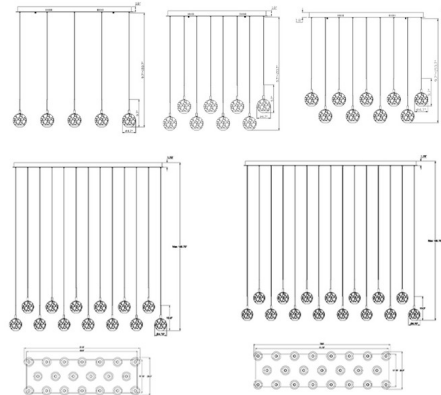

Specifications

COLOR Alabaster
 BODY FINISH Matte Black
 WATTAGE 51.5W
 DIMMER Low Voltage Electronic
 DIMENSIONS 41.25"L x 6"W x 9.7"H
 INTEGRATED LED MODULE 5 x LED/10.3W/120V LED
 COUNTRY OF ORIGIN China

Technical Information

PRODUCT DIMENSIONS Adjustable Cable Lengths: 96"
 LAMP LIFE 20000 hours
 COLOR RENDERING 80 CRI
 LAMP COLOR 3000K
 LUMENS/WATT 199.03
 LUMINOUS FLUX 2050 lumens

Shown in matte black / alabaster