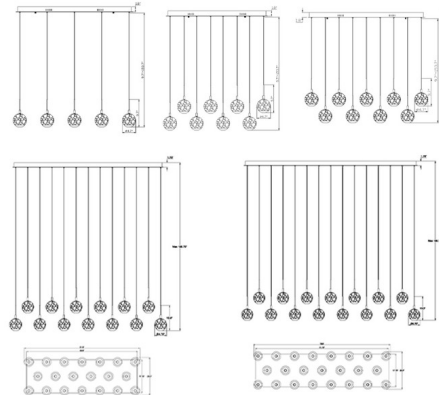

Shown in matte black / alabaster

CLICK TO VIEW PRODUCT

Notes: