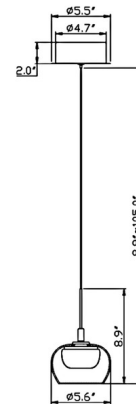

Specifications

COLOR	Clear/ Opal
BODY FINISH	Matte Black
WATTAGE	7.7W
DIMMER	Low Voltage Electronic
DIMENSIONS	5.6"W x 8.9"H
INTEGRATED LED MODULE	1 x LED/7.7W/120V LED
COUNTRY OF ORIGIN	China

Technical Information

PRODUCT DIMENSIONS	Adjustable Cable Length: 96"
LAMP LIFE	20000 hours
COLOR RENDERING	80 CRI
LAMP COLOR	3000K
LUMENS/WATT	50.65
LUMINOUS FLUX	390 lumens

Shown in matte black / clear/ opal

CLICK TO VIEW PRODUCT