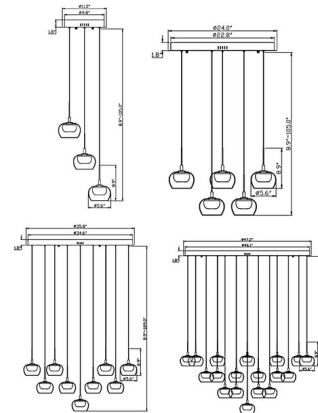

Description

The Manarola Round Multi Light Chandelier brings a delicate beauty to your interior space. The timeless design of gold accents complement each of the inner Opal and outer Clear blown glass diffusers that casts warm shadows across your room. Adjustable Cable Lengths allow you to create your own unique look.

Specifications

COLOR Clear/ Opal
 BODY FINISH Matte Black
 WATTAGE 23.1W
 DIMMER Low Voltage Electronic
 DIMENSIONS 11"W x 8.9"H
 INTEGRATED LED MODULE 3 x LED/7.7W/120V LED
 COUNTRY OF ORIGIN China

Technical Information

PRODUCT DIMENSIONS Adjustable Cable Lengths: 96"
 LAMP LIFE 20000 hours
 COLOR RENDERING 80 CRI
 LAMP COLOR 3000K
 LUMENS/WATT 155.84
 LUMINOUS FLUX 1200 lumens

Shown in matte black / clear/ opal

CLICK TO VIEW PRODUCT