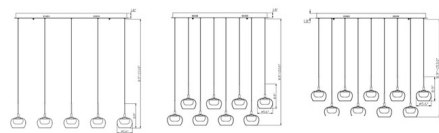

Specifications

COLOR Clear/ Opal
BODY FINISH Matte Black
WATTAGE 61.6W
DIMMER Low Voltage Electronic
DIMENSIONS 35.5"L x 9"W x 8.9"H
INTEGRATED LED MODULE 8 x LED/7.7W/120V LED
COUNTRY OF ORIGIN China

Technical Information

PRODUCT DIMENSIONS Adjustable Cable Lengths: 96"
LAMP LIFE 20000 hours
COLOR RENDERING 80 CRI
LAMP COLOR 3000K
LUMENS/WATT 402.60
LUMINOUS FLUX 3100 lumens

Shown in matte black / clear/ opal

CLICK TO VIEW PRODUCT