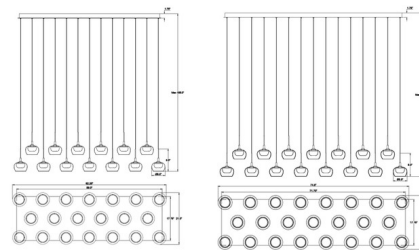

Specifications

COLOR Clear/ Opal
BODY FINISH Matte Black
WATTAGE 61.6W
DIMMER Low Voltage Electronic
DIMENSIONS 35.5"L x 9"W x 8.9"H
INTEGRATED LED MODULE 8 x LED/7.7W/120V LED
COUNTRY OF ORIGIN China

Technical Information

PRODUCT DIMENSIONS Adjustable Cable Lengths: 96"
LAMP LIFE 20000 hours
COLOR RENDERING 80 CRI
LAMP COLOR 3000K
LUMENS/WATT 402.60
LUMINOUS FLUX 3100 lumens

Shown in matte black / clear/ opal

CLICK TO VIEW PRODUCT