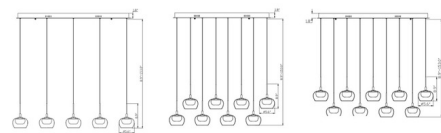

Specifications

COLOR Clear/ Opal
 BODY FINISH Matte Black
 WATTAGE 38.5W
 DIMMER Low Voltage Electronic
 DIMENSIONS 41.25"L x 6"W x 8.9"H
 INTEGRATED LED MODULE 5 x LED/7.7W/120V LED
 COUNTRY OF ORIGIN China

Technical Information

PRODUCT DIMENSIONS Adjustable Cable Lengths: 96"
 LAMP LIFE 20000 hours
 COLOR RENDERING 80 CRI
 LAMP COLOR 3000K
 LUMENS/WATT 246.75
 LUMINOUS FLUX 1900 lumens

Shown in matte black / clear/ opal