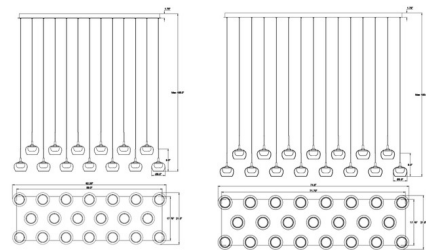

Specifications

COLOR Clear/ Opal
 BODY FINISH Matte Black
 WATTAGE 38.5W
 DIMMER Low Voltage Electronic
 DIMENSIONS 41.25"L x 6"W x 8.9"H
 INTEGRATED LED MODULE 5 x LED/7.7W/120V LED
 COUNTRY OF ORIGIN China

Technical Information

PRODUCT DIMENSIONS Adjustable Cable Lengths: 96"
 LAMP LIFE 20000 hours
 COLOR RENDERING 80 CRI
 LAMP COLOR 3000K
 LUMENS/WATT 246.75
 LUMINOUS FLUX 1900 lumens

Shown in matte black / clear/ opal