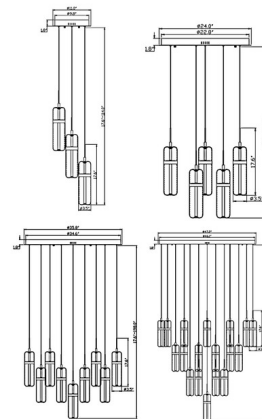

Specifications

COLOR Clear/ Opal
BODY FINISH Matte Black
WATTAGE 33W
DIMMER Low Voltage Electronic
DIMENSIONS 11"W x 17.6"H
INTEGRATED LED MODULE 3 x LED/11W/120V LED
COUNTRY OF ORIGIN China

Technical Information

PRODUCT DIMENSIONS Adjustable Cable Lengths: 96"
LAMP LIFE 20000 hours
COLOR RENDERING 80 CRI
LAMP COLOR 3000K
LUMENS/WATT 145.45
LUMINOUS FLUX 1600 lumens

Shown in matte black / clear/ opal

CLICK TO VIEW PRODUCT