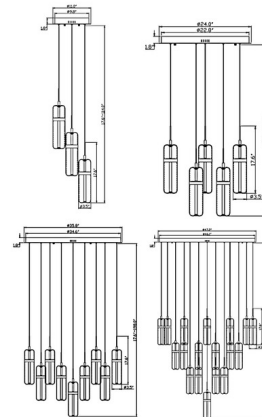

Specifications

COLOR Clear/ Opal
BODY FINISH Matte Black
WATTAGE 33W
DIMMER Low Voltage Electronic
DIMENSIONS 11"W x 17.6"H
INTEGRATED LED MODULE 3 x LED/11W/120V LED
COUNTRY OF ORIGIN China

Technical Information

PRODUCT DIMENSIONS Adjustable Cable Lengths: 96"
LAMP LIFE 20000 hours
COLOR RENDERING 80 CRI
LAMP COLOR 3000K
LUMENS/WATT 145.45
LUMINOUS FLUX 1600 lumens

Shown in matte black / clear/ opal

CLICK TO VIEW PRODUCT