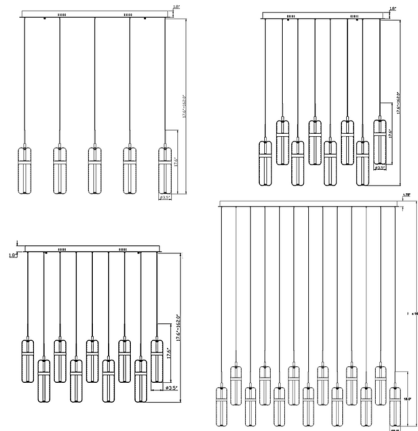

Specifications

COLOR Clear/ Opal
BODY FINISH Matte Black
WATTAGE 88W
DIMMER Low Voltage Electronic
DIMENSIONS 35.5"L x 9"W x 17.6"H
INTEGRATED LED MODULE 8 x LED/11W/120V LED
COUNTRY OF ORIGIN China

Technical Information

PRODUCT DIMENSIONS Adjustable Cable Lengths: 96
LAMP LIFE 20000 hours
COLOR RENDERING 80 CRI
LAMP COLOR 3000K
LUMENS/WATT 381.82
LUMINOUS FLUX 4200 lumens

Shown in matte black / clear/ opal

CLICK TO VIEW PRODUCT