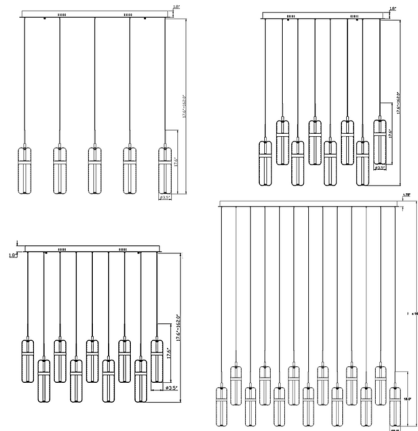

CLICK TO VIEW PRODUCT

Notes: