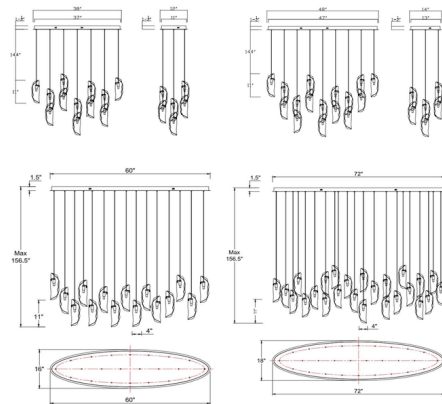

CLICK TO VIEW PRODUCT

Notes: