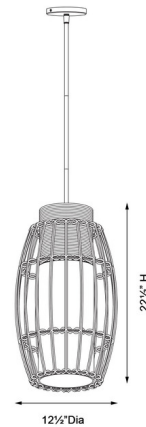

## Watermill Pendant By Minka Lavery

### Description

The Watermill Pendant features a natural wicker shade, rope accents and etched opal glass shade. Adjustable downrods included.

Shown in natural / etched opal

### Specifications

COLOR	Etched Opal
BODY FINISH	Natural
WATTAGE	11W
DIMMER	Standard 120V
DIMENSIONS	12.5"W x 22.38"H
BULB NOT INCLUDED	1 x A19/Medium (E26)/11W/120V LED
COUNTRY OF ORIGIN	China

CLICK TO VIEW PRODUCT