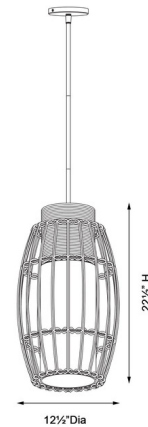

## Watermill Pendant

By Minka Lavery

### Description

The Watermill Pendant features a natural wicker shade, rope accents and etched opal glass shade. Adjustable downrods included.

Shown in natural / etched opal

### Specifications

COLOR	Etched Opal
BODY FINISH	Natural
WATTAGE	11W
DIMMER	Standard 120V
DIMENSIONS	12.5"W x 22.38"H
BULB NOT INCLUDED	1 x A19/Medium (E26)/11W/120V LED
COUNTRY OF ORIGIN	China

CLICK TO VIEW PRODUCT