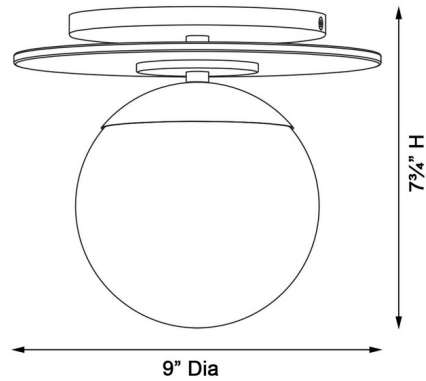

Shown in soft brass / etched opal

Specifications

COLOR	Etched Opal
BODY FINISH	Soft Brass
WATTAGE	9W
DIMMER	Standard 120V
DIMENSIONS	9"W x 7.75"H
BULB NOT INCLUDED	1 x T8/Candelabra (E12)/9W/120V LED
COUNTRY OF ORIGIN	China

CLICK TO VIEW PRODUCT

Notes: