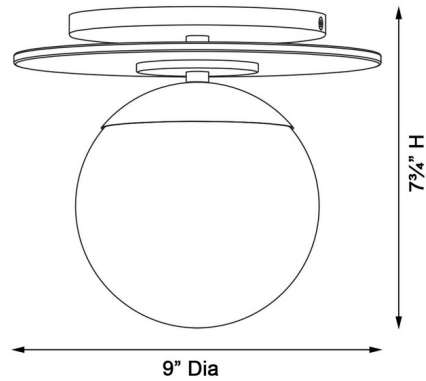

### Specifications

COLOR	Etched Opal
BODY FINISH	Soft Brass
WATTAGE	9W
DIMMER	Standard 120V
DIMENSIONS	9"W x 7.75"H
BULB NOT INCLUDED	1 x T8/Candelabra (E12)/9W/120V LED
COUNTRY OF ORIGIN	China

CLICK TO VIEW PRODUCT