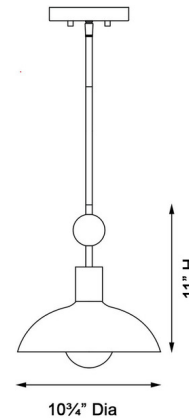

Lightology

lightology.com
866-954-4489
05-22-26

Project: _____

Company: _____

Location: _____ Fixture Type: _____

SPEC #: **MKL1265133**

Approved On: _____ Approved By: _____

Biloxi Pendant By Minka Lavery

Description

The Biloxi Pendant features an antique brass finish with black and gold shade.

Shown in antique brass / black / gold

Specifications

COLOR	Black / Gold
BODY FINISH	Antique Brass
WATTAGE	17W
DIMMER	Standard 120V
DIMENSIONS	10.63"W x 19.13"H
BULB NOT INCLUDED	1 x G30/Medium (E26)/17W/120V LED
COUNTRY OF ORIGIN	China