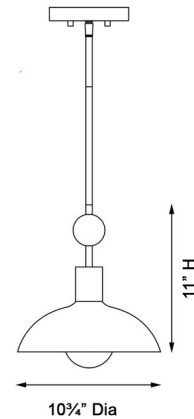

## Biloxi Pendant By Minka Lavery

### Description

The Biloxi Pendant features an antique brass finish with black and gold shade.

Shown in antique brass / black / gold

### Specifications

COLOR . . . . . Black / Gold  
BODY FINISH . . . . . Antique Brass  
WATTAGE . . . . . 17W  
DIMMER . . . . . Standard 120V  
DIMENSIONS . . . . . 23.88"W x 16.88"H  
BULB NOT INCLUDED . . . . . 1 x G30/Medium (E26)/17W/120V LED  
COUNTRY OF ORIGIN . . . . . China