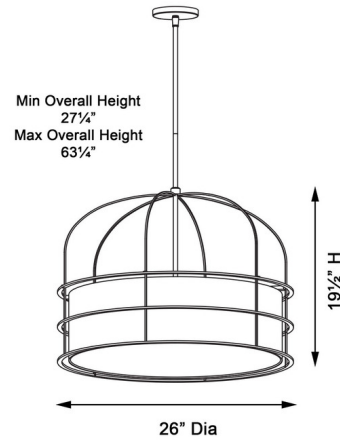

### Description

The Gateway Park Drum Pendant features a round oatmeal fabric shade enclosed within a metal cage. The intersecting metalwork gives the fixture a bold, vintage flair while maintaining a light, airy appearance. Adjustable height with included downrods.

### Specifications

COLOR	Oatmeal Linen
BODY FINISH	Coal
WATTAGE	54W
DIMMER	Standard 120V
DIMENSIONS	26"W x 19.5"H
BULB NOT INCLUDED	6 x T8/Candelabra (E12)/9W/120V LED
COUNTRY OF ORIGIN	China

CLICK TO VIEW PRODUCT