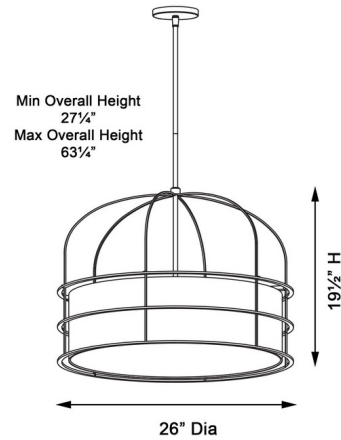

Description

The Gateway Park Drum Pendant features a round oatmeal fabric shade enclosed within a metal cage. The intersecting metalwork gives the fixture a bold, vintage flair while maintaining a light, airy appearance. Adjustable height with included downrods.

Shown in coal / oatmeal linen

Specifications

COLOR	Oatmeal Linen
BODY FINISH	Coal
WATTAGE	54W
DIMMER	Standard 120V
DIMENSIONS	26"W x 19.5"H
BULB NOT INCLUDED	6 x T8/Candelabra (E12)/9W/120V LED
COUNTRY OF ORIGIN	China