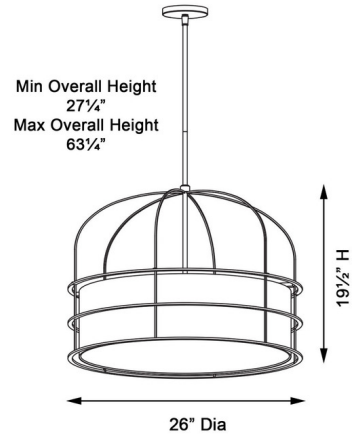

Description

The Gateway Park Drum Pendant features a round oatmeal fabric shade enclosed within a metal cage. The intersecting metalwork gives the fixture a bold, vintage flair while maintaining a light, airy appearance. Adjustable height with included downrods.

Shown in soft brass / oatmeal linen

Specifications

| | |
|-------------------|-------------------------------------|
| COLOR | Oatmeal Linen |
| BODY FINISH | Soft Brass |
| WATTAGE | 54W |
| DIMMER | Standard 120V |
| DIMENSIONS | 26"W x 19.5"H |
| BULB NOT INCLUDED | 6 x T8/Candelabra (E12)/9W/120V LED |
| COUNTRY OF ORIGIN | China |