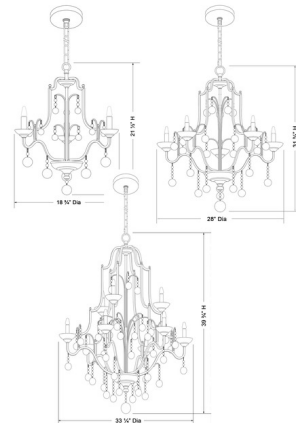

By Minka Lavery

Description

The Colonial Charm Chandelier offers traditional styling with its intricately scrolling metal frame. The frame is accented with walnut bobeches and dangling orbs that add a rustic twist to a classic chandelier style.

Shown in whitewash

Specifications

COLOR	N/A
BODY FINISH	Whitewash
WATTAGE	45W
DIMMER	Standard 120V
DIMENSIONS	28\"/>
BULB NOT INCLUDED	5 x B10/Candelabra (E12)/9W/120V LED
COUNTRY OF ORIGIN	China

CLICK TO VIEW PRODUCT