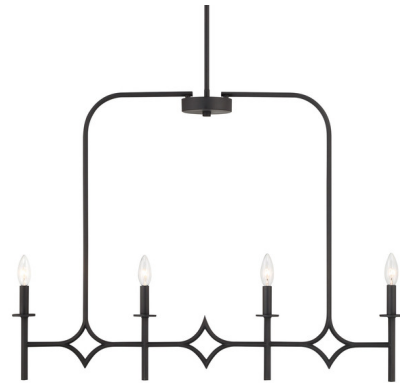

Lightology

lightology.com
866-954-4489
04-25-26

Project: _____

Company: _____

Location: _____ Fixture Type: _____

SPEC #: **MKL1265230**

Approved On: _____ Approved By: _____

Muncie Linear Pendant By Minka Lavery

Description

The Muncie Linear Pendant features a diamond design in a coal finish. Adjustable downrods included.

Shown in coal

Specifications

COLOR N/A
BODY FINISH Coal
WATTAGE 36W
DIMMER Standard 120V
DIMENSIONS 36"L x 4.75"W x 26.13"H
BULB NOT INCLUDED 4 x B10/Candelabra (E12)/9W/120V LED
COUNTRY OF ORIGIN China

Technical Information

PRODUCT DIMENSIONS Downrods Included: 1+6", 3+12"

CLICK TO VIEW PRODUCT

Notes: