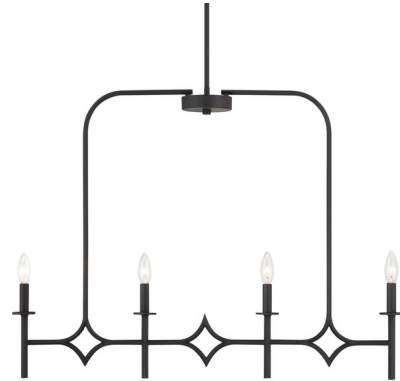

Lightology

lightology.com
866-954-4489
06-30-26

Project: _____

Company: _____

Location: _____ Fixture Type: _____

SPEC #: **MKL1265230**

Approved On: _____ Approved By: _____

Muncie Linear Pendant By Minka Lavery

Description

The Muncie Linear Pendant features a diamond design in a coal finish. Adjustable downrods included.

Shown in coal

Specifications

COLOR N/A
BODY FINISH Coal
WATTAGE 36W
DIMMER Standard 120V
DIMENSIONS 36"L x 4.75"W x 26.13"H
BULB NOT INCLUDED 4 x B10/Candelabra (E12)/9W/120V LED
COUNTRY OF ORIGIN China

Technical Information

PRODUCT DIMENSIONS Downrods Included: 1+6", 3+12"

CLICK TO VIEW PRODUCT

Notes: