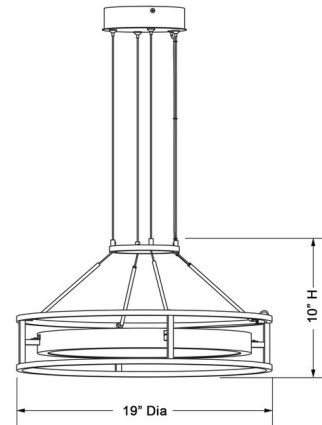

## Levitation Chandelier

By Minka Lavery

### Specifications

COLOR	Alabaster
BODY FINISH	Brass / Black
WATTAGE	35W
DIMMER	Low Voltage Electronic
DIMENSIONS	19"W x 10"H
INTEGRATED LED MODULE	1 x LED/35W/120V LED
COUNTRY OF ORIGIN	China

CLICK TO VIEW PRODUCT