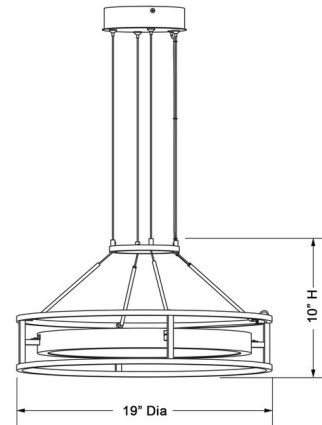

By Minka Lavery

Description

The Levitation Chandelier features a soft brass and sand coal finish with faux alabaster diffuser.

Shown in brass / black / alabaster

Specifications

COLOR	Alabaster
BODY FINISH	Brass / Black
WATTAGE	48W
DIMMER	Low Voltage Electronic
DIMENSIONS	25"W x 11.675"H
INTEGRATED LED MODULE	1 x LED/48W/120V LED
COUNTRY OF ORIGIN	China