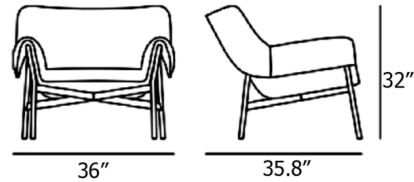

By Muuto

Description

While creating the Wrap Lounge Chair, the designers at Normal Studio were inspired by the image of a lounge chair with a soft blanket draped over its arms. Wrap recreates this comforting feeling with a generously sized seat wrapped around a tubular steel frame. The look of the thin steel contrasts the plush seat to add a sense of airy lightness to the design.

Shown in black / sabi 151

Specifications

COLOR	Sabi 151
BODY FINISH	Black
WATTAGE	N/A
DIMMER	N/A
DIMENSIONS	35.945"W x 32.087"H x 35.8"D
BULB	N/A
COUNTRY OF ORIGIN	Poland

CLICK TO VIEW PRODUCT

Notes: