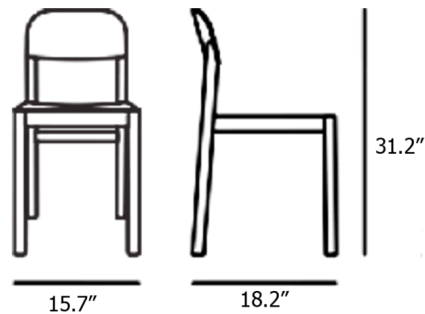

## Workshop Chair

By Muuto

### Specifications

COLOR	N/A
BODY FINISH	Oak
WATTAGE	N/A
DIMMER	N/A
DIMENSIONS	15.669"W x 31.181"H x 18.2"D
BULB	N/A
COUNTRY OF ORIGIN	Latvia

CLICK TO VIEW PRODUCT

Notes: