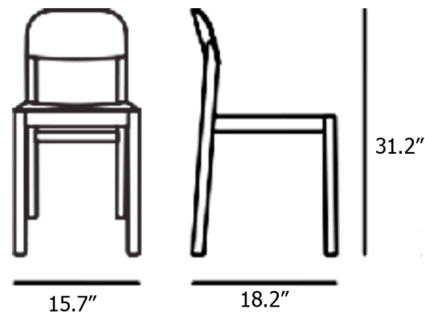

Description

The Workshop Chair's craftsmanship is rooted in Scandinavian design with a gently curving wood veneer seat and back. These curves are contrasted with straight solid wooden legs for simple, almost archetypal, design.

Shown in oak

Specifications

COLOR	N/A
BODY FINISH	Oak
WATTAGE	N/A
DIMMER	N/A
DIMENSIONS	15.669"W x 31.181"H x 18.2"D
BULB	N/A
COUNTRY OF ORIGIN	Latvia

CLICK TO VIEW PRODUCT

Notes: