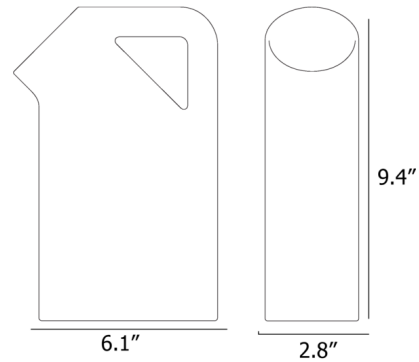

Shown in pale blue

Specifications

COLOR	N/A
BODY FINISH	Pale Blue
WATTAGE	N/A
DIMMER	N/A
DIMENSIONS	6.102"W x 9.409"H x 2.8"D
BULB	N/A
COUNTRY OF ORIGIN	Portugal

CLICK TO VIEW PRODUCT

Notes: