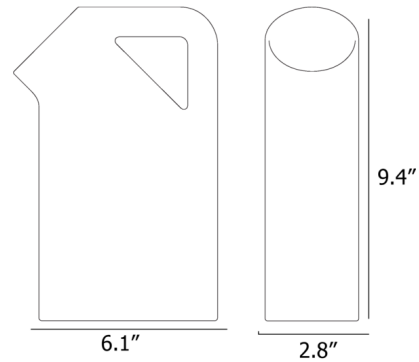

Shown in dark green

Specifications

COLOR	N/A
BODY FINISH	Dark Green
WATTAGE	N/A
DIMMER	N/A
DIMENSIONS	6.102"W x 9.409"H x 2.8"D
BULB	N/A
COUNTRY OF ORIGIN	Portugal

CLICK TO VIEW PRODUCT

Notes: