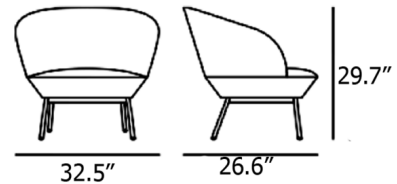

Description

The Oslo Lounge Chair unites geometric lines with a light form for a refined, comfortable lounging experience. Oslo is perfect for adding a Scandinavian-inspired accent to the living room or lounge.

Shown in gray / vidar 146

Specifications

COLOR	Vidar 146
BODY FINISH	Gray
WATTAGE	N/A
DIMMER	N/A
DIMENSIONS	32.48"W x 29.724"H x 26.57"D
BULB	N/A
COUNTRY OF ORIGIN	Poland

CLICK TO VIEW PRODUCT

Notes: