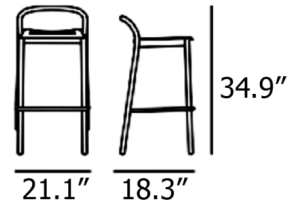

## Linear Steel Stool

By Muuto

### Specifications

COLOR	N/A
BODY FINISH	Grey
WATTAGE	N/A
DIMMER	N/A
DIMENSIONS	20.591"W x 30.906"H x 18.3"D
BULB	N/A
COUNTRY OF ORIGIN	Italy

CLICK TO VIEW PRODUCT

Notes: