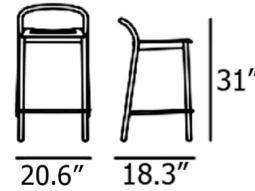

## Linear Steel Stool

By Muuto

### Specifications

COLOR	N/A
BODY FINISH	Grey
WATTAGE	N/A
DIMMER	N/A
DIMENSIONS	20.591"W x 30.906"H x 18.3"D
BULB	N/A
COUNTRY OF ORIGIN	Italy

CLICK TO VIEW PRODUCT

Notes: