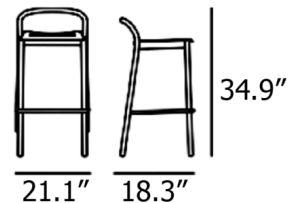

By Muuto

Description

The Linear Steel Stool features clean lines and subtle details for an elegant, modern aesthetic. This outdoor stool is crafted from powder-coated steel with a UV-resistant finish for a stylish look without sacrificing durability. The ergonomic design includes a low backrest that provides comfort and allows freedom of movement.

Shown in grey

Specifications

COLOR	N/A
BODY FINISH	Grey
WATTAGE	N/A
DIMMER	N/A
DIMENSIONS	20.591"W x 30.906"H x 18.3"D
BULB	N/A
COUNTRY OF ORIGIN	Italy

CLICK TO VIEW PRODUCT

Notes: