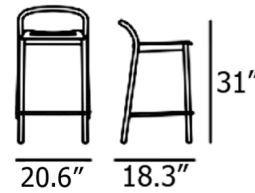

By Muuto

Description

The Linear Steel Stool features clean lines and subtle details for an elegant, modern aesthetic. This outdoor stool is crafted from powder-coated steel with a UV-resistant finish for a stylish look without sacrificing durability. The ergonomic design includes a low backrest that provides comfort and allows freedom of movement.

Shown in grey

Specifications

COLOR	N/A
BODY FINISH	Grey
WATTAGE	N/A
DIMMER	N/A
DIMENSIONS	20.591"W x 30.906"H x 18.3"D
BULB	N/A
COUNTRY OF ORIGIN	Italy

CLICK TO VIEW PRODUCT

Notes: