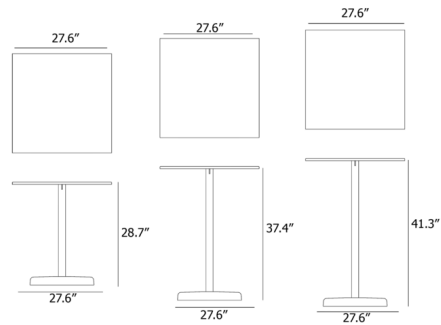

By Muuto

Description

The Linear Square Cafe Table Table is visually clean with subtle detailing and a simple expression. The table is crafted from galvanized steel with a weather and UV-resistant powder coated finish for outdoor or indoor use.

Shown in dark green

Specifications

COLOR	N/A
BODY FINISH	Dark Green
WATTAGE	N/A
DIMMER	N/A
DIMENSIONS	27.559"W x 28.74"H x 27.559"D
BULB	N/A
COUNTRY OF ORIGIN	Italy

CLICK TO VIEW PRODUCT

Notes: