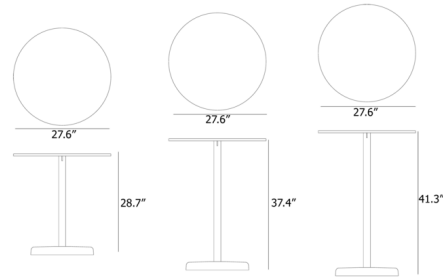

Lightology

lightology.com
866-954-4489
07-01-26

Project: _____

Company: _____

Location: _____ Fixture Type: _____

SPEC #: **MUU1265530**

Approved On: _____ Approved By: _____

Linear Steel Round Cafe Table By Muuto

Description

The Linear Round Cafe Table Table is visually clean with subtle detailing and a simple expression. The table is crafted from galvanized steel with a weather and UV-resistant powder coated finish for outdoor or indoor use.

Shown in pale blue

Specifications

COLOR	N/A
BODY FINISH	Pale Blue
WATTAGE	N/A
DIMMER	N/A
DIMENSIONS	27.559"W x 28.74"H x 27.559"D
BULB	N/A
COUNTRY OF ORIGIN	Italy

CLICK TO VIEW PRODUCT

Notes: