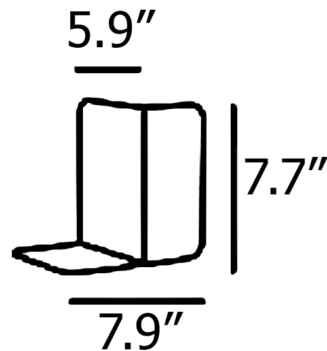

### Description

The Compile Bookend will add an understated but functional accent to any shelving unit with its clean geometric shape. Compile can be positioned in a variety of positions to create different angles to display books, magazines, and more. Includes one individual bookend (not a set).

### Specifications

COLOR	N/A
BODY FINISH	Grey
WATTAGE	N/A
DIMMER	N/A
DIMENSIONS	5.906"W x 7.677"H x 7.9"D
BULB	N/A
COUNTRY OF ORIGIN	Sweden

CLICK TO VIEW PRODUCT

Notes: