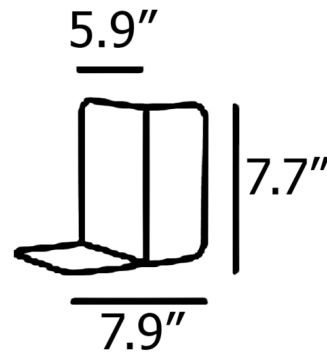

By Muuto

Description

The Compile Bookend will add an understated but functional accent to any shelving unit with its clean geometric shape. Compile can be positioned in a variety of positions to create different angles to display books, magazines, and more. Includes one individual bookend (not a set).

Shown in grey

Specifications

| | |
|-------------------|---------------------------|
| COLOR | N/A |
| BODY FINISH | Grey |
| WATTAGE | N/A |
| DIMMER | N/A |
| DIMENSIONS | 5.906"W x 7.677"H x 7.9"D |
| BULB | N/A |
| COUNTRY OF ORIGIN | Sweden |